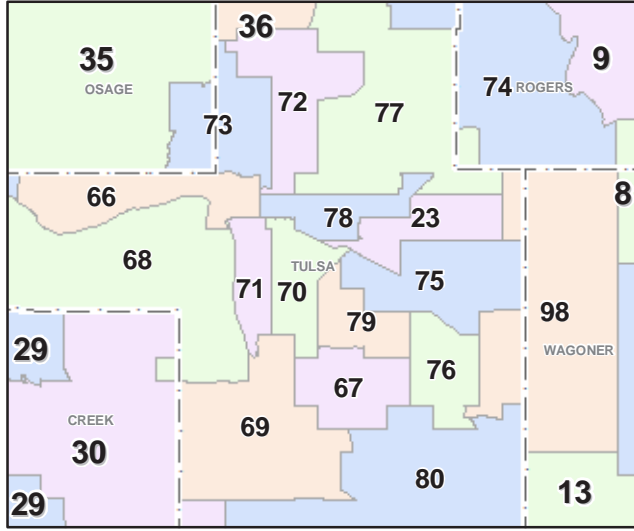

OKLAHOMA HOUSE DISTRICTS 2002 - 2010 ELECTIONS

Oklahoma City Detail

Tulsa Detail

LEGEND

 Counties

50 25 0 50 Miles